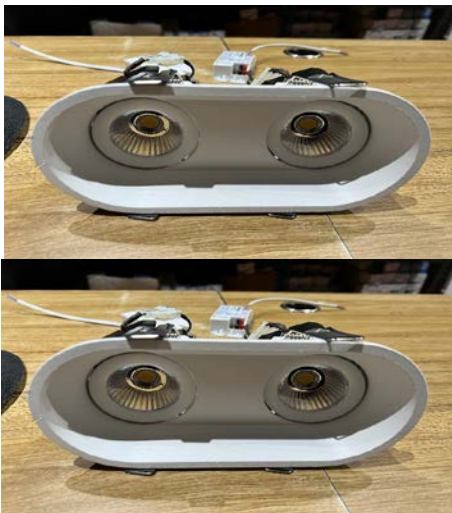

LT 206 12W (BK + WH)

1900

CUT OUT - 50 MM  
HEIGHT - 100 MM  
OUTER - 57 MM

LT 0259 3W

500

CUT OUT - 32 MM  
HEIGHT - 40 MM  
OUTER - 40 MM

LT 405 18W X 2

4300

CUT OUT - 85 MM X 182 MM  
HEIGHT - 90 MM  
OUTER - 95MM X 192 MM

LT 405 12W X 2

3200

CUT OUT - 85 MM X 182 MM  
HEIGHT - 90 MM  
OUTER - 95MM X 192 MM

LT SF 705 12W

2100

CUT OUT - ---  
HEIGHT - 105 MM  
OUTER - 85 MM