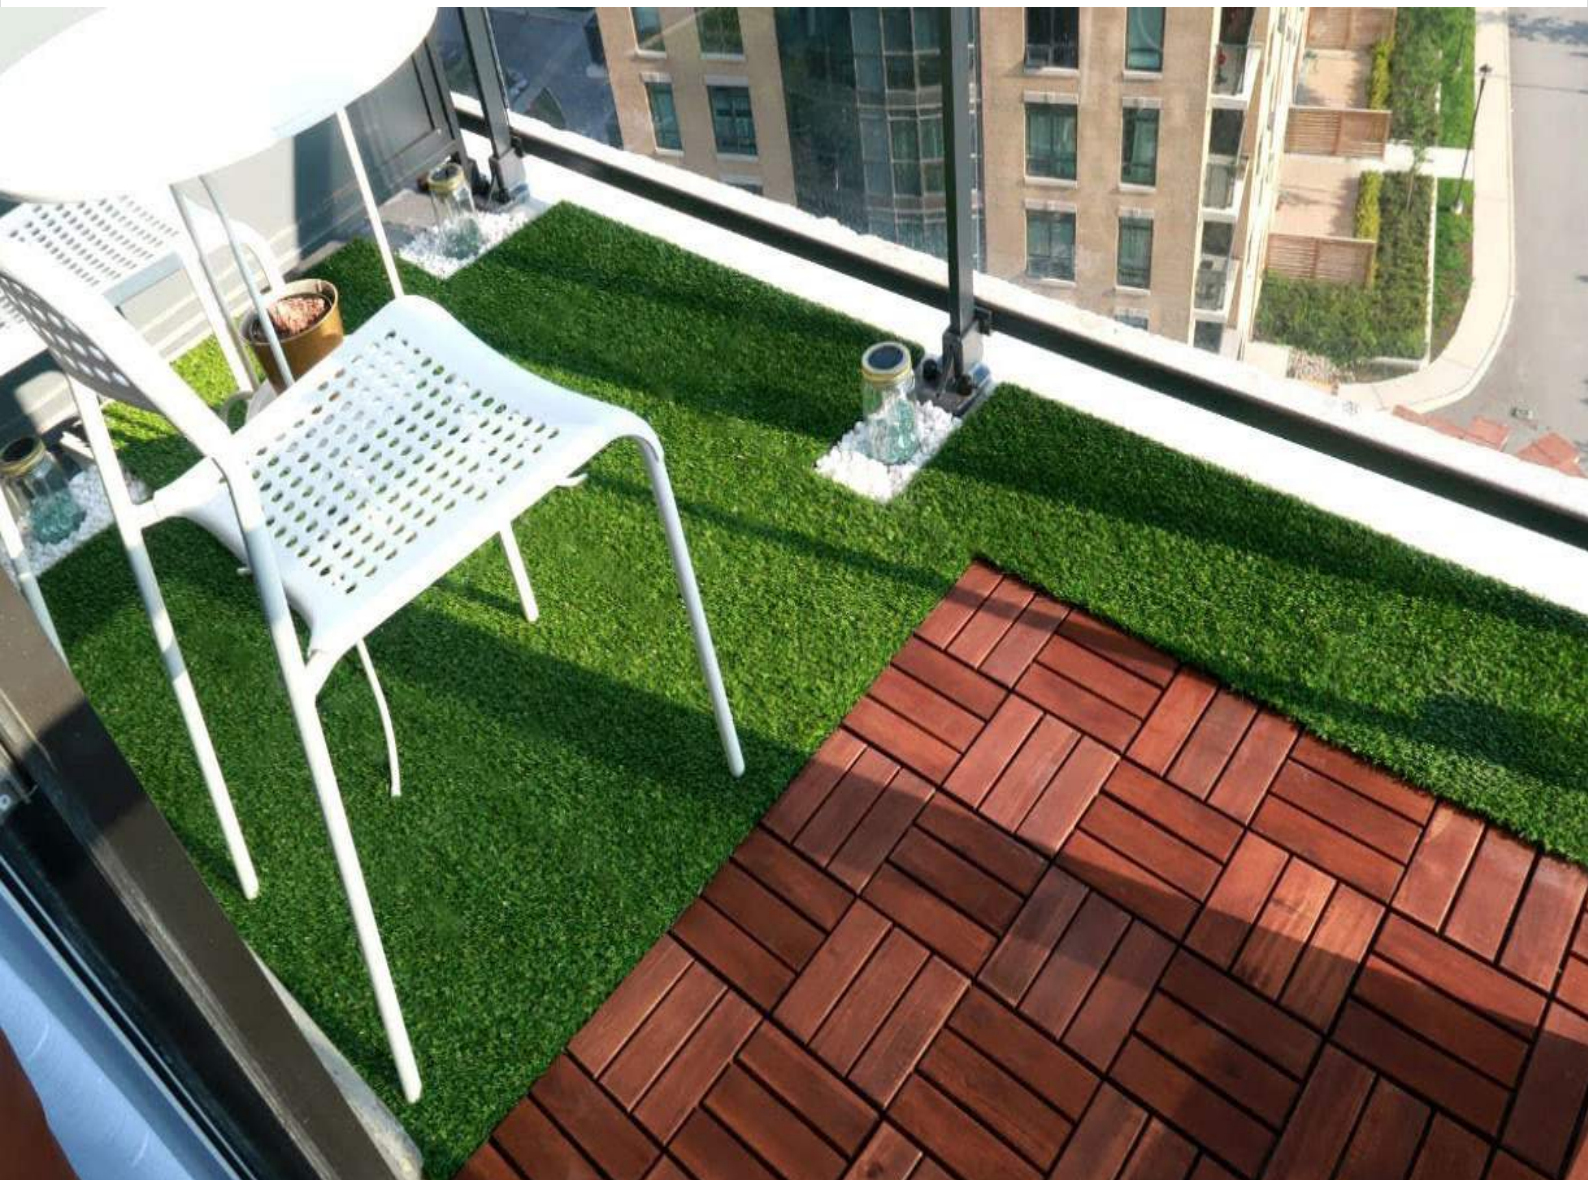

ROOHKI
HOME DECOR

INTERLOCKING WOODEN DECKTILE APPLICATION

Application

Application

Application

Application

Application

Application